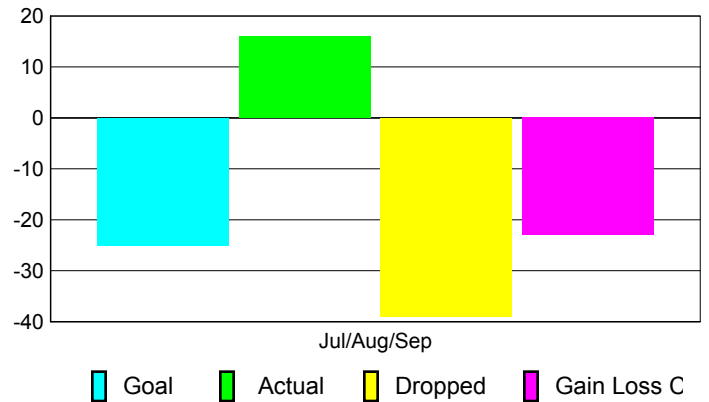

Membership Results 2010-2011

Goal, New, Dropped, Gain/Loss